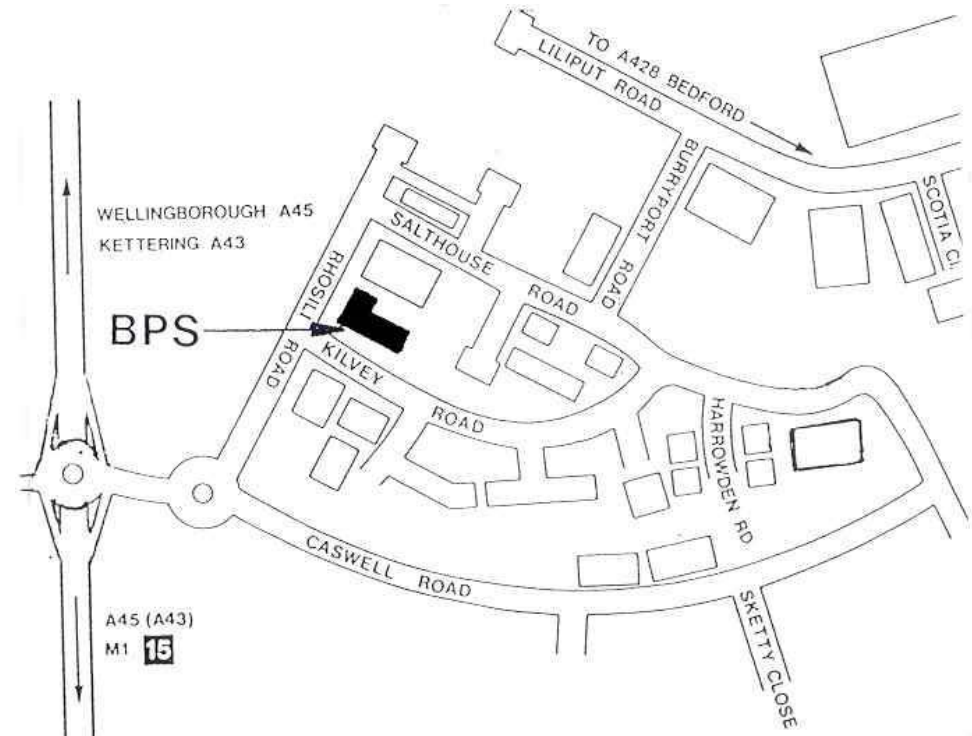

DIRECTIONS:

- Leave M1 motorway at Junction 15.
- Take A508 and follow signs for Northampton. (turn left from junction)
- A508 becomes the A45. Stay on this road and follow signs for Brackmills.
- Leave A45 at Brackmills, Delapre Golf Course Exit.
- Turn right at Brackmills Industrial Estate.
- Barclay Card building is on the right hand side.
- Turn left at this roundabout into Rhosili Road.
- British Pepper and Spice is situated approx 150m on the right